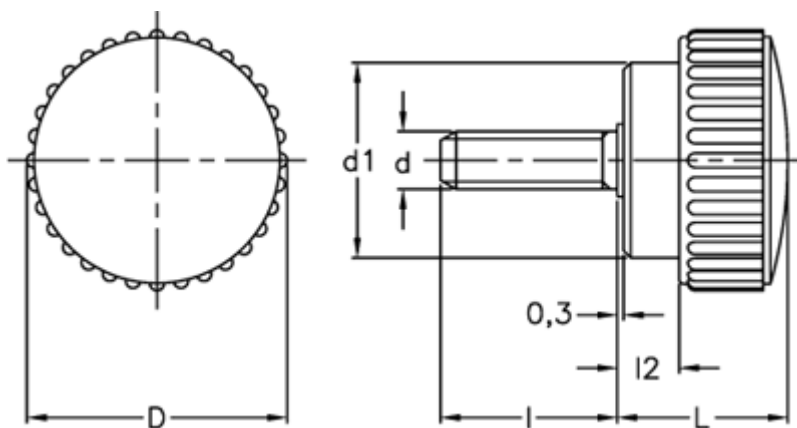

# Data Sheet

Article number: 2302102122

Description: E+G Knurled grip knob  
B.193/15 S-p-M4x10-INOX

## Measures

D	=	15
d1	=	11
d 6g	=	M4
l	=	10
L	=	11
l2	=	2